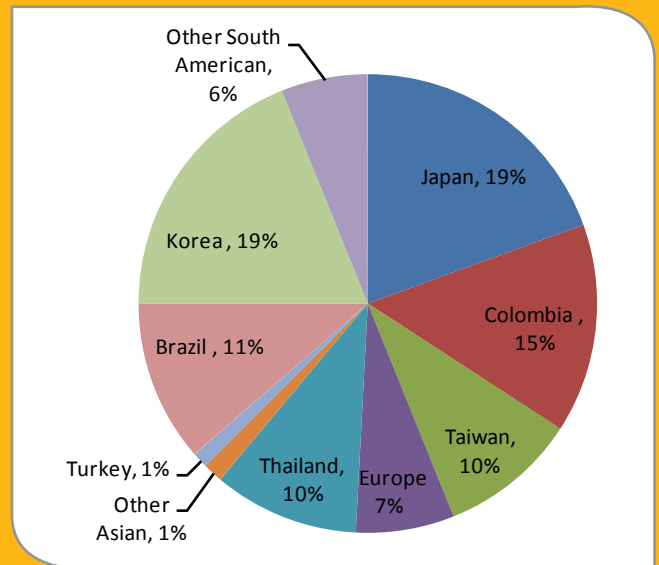

to study English and explore your opportunities. I certainly know that it can be a daunting experience. However, make the most of the wonderful adventures Impact has to offer, and continue to improve those English skills through interacting with new people everyday. Studying in Australia is not only an experience to learn about Australian life and culture, but also many of the other countries and cultures of students who make up Impact. What an exciting place to be!

Another experience that we have in common is that I have recently moved to Melbourne too! I am from Canberra, A.C.T. and am adjusting to a different life of living in a big city. I have been lost many times, but am enjoying meeting new faces everyday, and know that it is the only the start of a wonderful adventure. If you have any problems or concerns while studying at Impact, I would be more than happy to help. My desk is at reception, Level 5, and I would love to see some friendly faces.

I hope you all fulfil your life goals through learning the English Language. I'm looking forward to meeting you all and hope you enjoy your learning process at Impact!

Where is everyone from?

MELBOURNE IN MAY

Average Min: 8.6°C   **NGV 150 Party**   Little Big Shots
Average Max: 16.7°C   **Weekend 28-29 May**   Film Festival from
New musical: Love   Tutankhamun &   9 - 13 June
Never Dies, opens at the Golden Age of   **Meib International**
Regent Theatre from the Pharaohs now at   **Jazz Festival from**
22 May - 7 Aug   Melbourne Museum   **4 Jun - 13 Jun**

Find out more about our Cambridge courses!

Looking to get an internationally recognised qualification from University of Cambridge? Fancy a challenge? Ask us about our FCE & CAE course! Hurry, limited spaces left for June intake!

Upcoming FCE & CAE intakes:
13 June 2011 | 12 Sept 2011

"I'd never heard of FCE before I started this course. However, after completing the FCE, I found that it really helped me a lot! It is a very intensive course but our teachers helped us learn eagerly. All my classmates were very enthusiastic about learning English! I had a great time!"

Ji Ye Seong
Korea